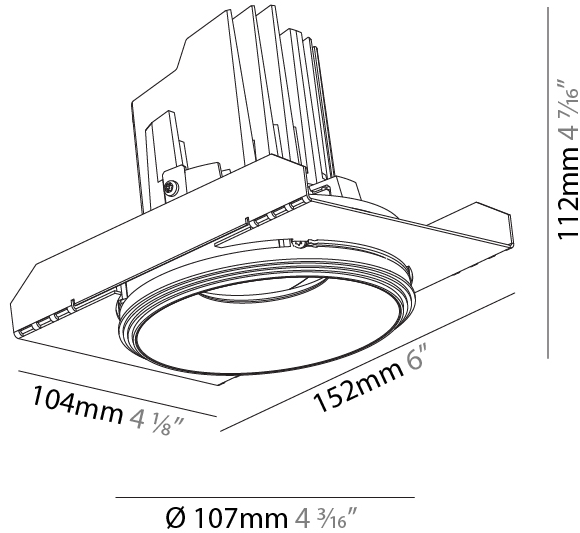

PHYSICAL

Shape: Round
Diameter (mm): 107
Diameter (in): 4 ³/₁₆
Height (mm): 112
Height (in): 4 ⁷/₁₆
Ceiling Thickness (mm): 10 / 12.5 / 15 / 25
Ceiling Thickness (in): 3/8 or 1/2 or 9/16 or 1
Min. Recessing Depth (mm): 130
Min. Recessing Depth (in): 5 ¹/₈
Light Distribution: Adjustable / Downlight
Weight (kg): 0.621
Weight (lbs): 1.37
Fixture Finish: SSR / BKV / CWI / CRY / HAB / UFT / ITA / RUA / FTG / MYG / LOD / PUS / FRO / FUP / KIA / POP / BLS / SPG / MEY / GOH / GUM / CHC / COM / ABZ / JAG / OBR / MOS / ROR
Fixture Material: Aluminum Die Cast
Cut-out Measurements: $\varnothing$ 111mm / 4 3/8"
Upon Request: Unique Ceiling Thickness

ELECTRICAL

Lamp Type: LED (Zhaga Standard)
Input Wattage (W): 15.5
Total Output Wattage (W): 14.5
Dimming: Tri-Mode (Non-Dimming and Phase Dimming (120Vac only) and 0-10V Dimming)
Driver Included: No
Driver Location: Recessed Housing
Driver Type: Constant Current - Universal
Driver Class: Class 2
Housing: See components
Input Voltage (V): 120 - 277
Constant Current (MA): 500

LED

Number of LEDs: 1
Color Temperature (°K): 2700 / 3000 / 3500 / 4000
Max. Delivered Lumen (lm): 940 / 980 / 1029 / 1050
Nominal Lumen (lm): 1386 / 1438 / 1511 / 1542
CRI: >90 CRI
Efficiency (%): 87.9 / 88.4 / 87.9
Lamp Life (hrs): 50000
Upon Request: RGB-W Tunable White Special Color Temperature Special LED

OPTICAL

Reflector°: 20 / 40 / 60
Adjustability: Rotational 355°; Tilt 10°
Upon Request: Special Beam Angles