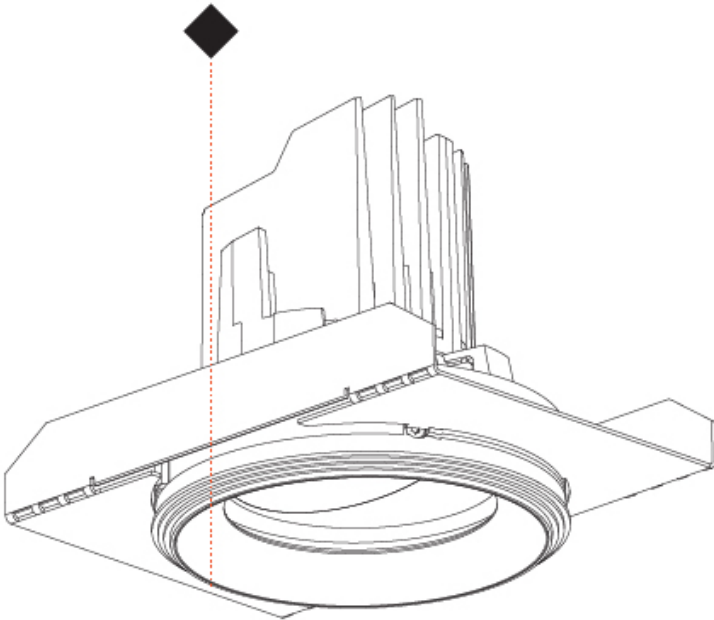

BIONIQ ROUND SEMI ADJUSTABLE TRIMLESS

A35203-

PROJECT
TYPE
SPECIFIER
QUANTITY
DATE