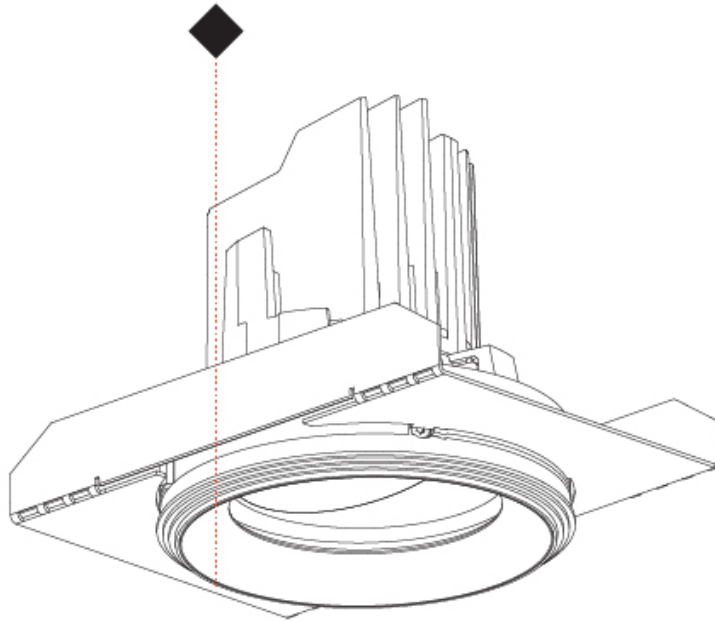

A35182-

PROJECT

TYPE

SPECIFIER

QUANTITY

DATE