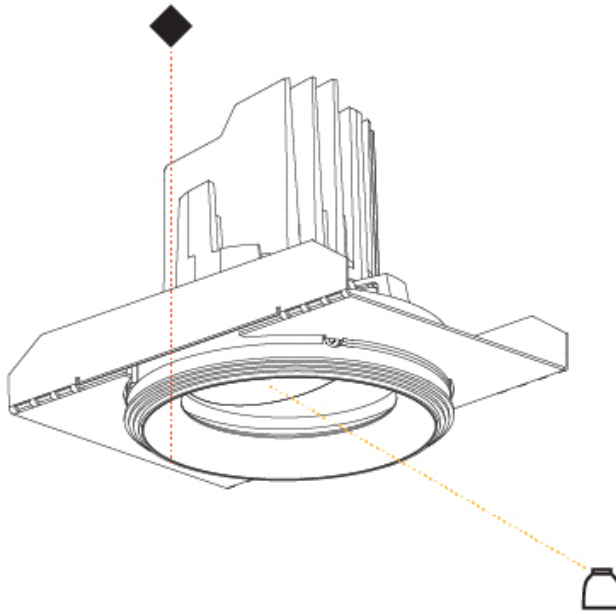

BIONIQ ROUND ADJUSTABLE TRIMLESS

A35179-

PROJECT

TYPE

SPECIFIER

QUANTITY

DATE

A