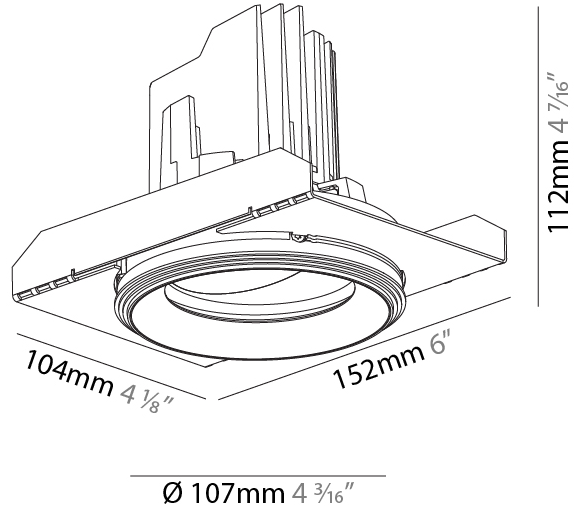

PHYSICAL

Shape: Round
Diameter (mm): 107
Diameter (in): 4 ³/₁₆
Height (mm): 112
Height (in): 4 ⁷/₁₆
Ceiling Thickness (mm): 10 / 12.5 / 15 / 25
Ceiling Thickness (in): 3/8 or 1/2 or 9/16 or 1
Min. Recessing Depth (mm): 130
Min. Recessing Depth (in): 5 ¹/₈
Light Distribution: Adjustable / Downlight
Weight (kg): 0.596
Weight (lbs): 1.31
Fixture Finish: SSR / BKV / CWI / CRY / HAB / UFT / ITA / RUA / FTG / MYG / LOD / PUS / FRO / FUP / KIA / POP / BLS / SPG / MEY / GOH / GUM / CHC / COM / ABZ / JAG / OBR / MOS / ROR
Fixture Material: Aluminum Die Cast
Cut-out Measurements: Ø 111mm / 4 3/8"
Upon Request: Unique Ceiling Thickness

ELECTRICAL

Lamp Type: LED (Zhaga Standard)
Input Wattage (W): 13.2 / 16.5
Total Output Wattage (W): 12.1 / 14.7
Dimming: Tri-Mode (Non-Dimming and Phase Dimming (120Vac only) and 0-10V Dimming)
Driver Included: No
Driver Location: Recessed Housing
Driver Type: Constant Current - Universal
Driver Class: Class 2
Housing: See components
Input Voltage (V): 120 - 277
Constant Current (MA): 350

LED

Number of LEDs: 1
Color Temperature (°K): 2700 / 3000 / 3500 / 4000
Max. Delivered Lumen (lm): 850 / 950 / 1019 / 1040
Nominal Lumen (lm): 960 / 1070 / 1156 / 1180
CRI: >90 CRI
Lamp Life (hrs): 50000
Upon Request: RGB-W Tunable White Special Color Temperature Special LED

OPTICAL

Reflector°: 10
Adjustability: Rotational 355°; Tilt 30°
Upon Request: Special Beam Angles

RATINGS AND CERTIFICATIONS