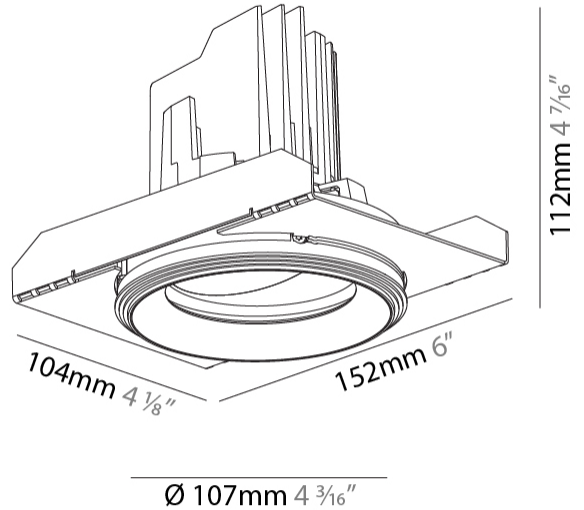

PHYSICAL

Shape: Round

Diameter (mm): 107

Diameter (in): 4 3/16

Height (mm): 112

Height (in): 4 7/16

Ceiling Thickness (mm): 10 / 12.5 / 15 / 25

Ceiling Thickness (in): 3/8 or 1/2 or 9/16 or 1

Min. Recessing Depth (mm): 130

Min. Recessing Depth (in): 5 1/8

Light Distribution: Adjustable / Downlight

Weight (kg): 0.557

Weight (lbs): 1.227

Fixture Finish: SSR / BKV / CWI / CRY / HAB / UFT / ITA / RUA / FTG / MYG / LOD / PUS / FRO / FUP / KIA / POP / BLS / SPG / MEY / GOH / GUM / CHC / COM / ABZ / JAG / OBR / MOS / ROR

Fixture Material: Aluminum Die Cast

Cut-out Measurements: Ø 111mm / 4 3/8"

Upon Request: Unique Ceiling Thickness

ELECTRICAL

Lamp Type: LED (Zhaga Standard)

Input Wattage (W): 15.5

Total Output Wattage (W): 14.5

Dimming: Tri-Mode (Non-Dimming and Phase Dimming (120Vac only) and 0-10V Dimming)

Driver Included: No

Driver Location: Recessed Housing

Driver Type: Constant Current - Universal

Driver Class: Class 2

Housing: See components

Input Voltage (V): 120 - 277

Constant Current (MA): 500

LED

Number of LEDs: 1

Color Temperature (°K): 2700 / 3000 / 3500 / 4000

Max. Delivered Lumen (lm): 940 / 980 / 1029 / 1050

CRI: >90 CRI

Efficiency (%): 87.9 / 88.4 / 87.9 / 87.9

Lamp Life (hrs): 50000

Upon Request: RGB-W Tunable White Special Color Temperature Special LED

OPTICAL

Reflector^o: 20 / 40 / 60

Adjustability: Rotational 355°; Tilt 30°

Upon Request: Special Beam Angles

RATINGS AND CERTIFICATIONS