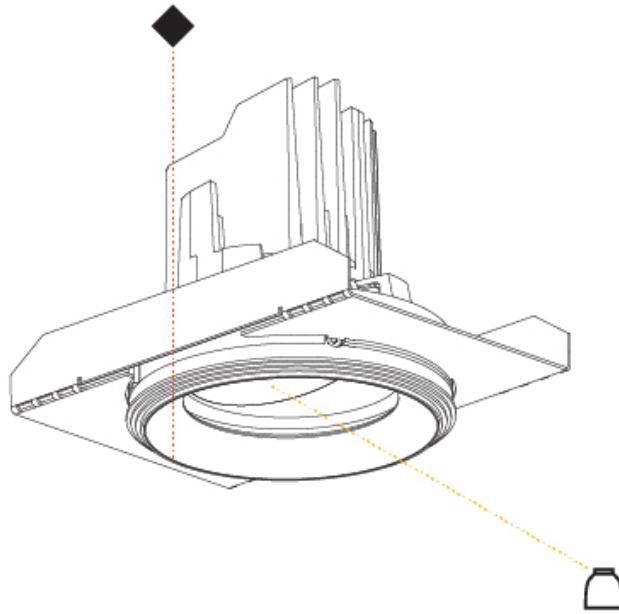

BIONIQ ROUND SEMI ADJUSTABLE TRIMLESS

A35200-

PROJECT
TYPE
SPECIFIER
QUANTITY
DATE