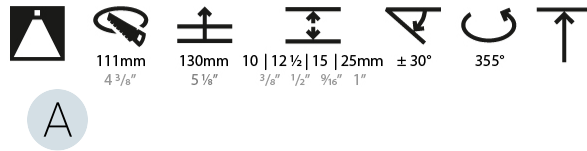

PHYSICAL

Shape: Round

Diameter (mm): 107

Diameter (in): 4 3/16

Height (mm): 112

Height (in): 4 7/16

Ceiling Thickness (mm): 10 / 12.5 / 15 / 25

Ceiling Thickness (in): 3/8 or 1/2 or 9/16 or 1

Min. Recessing Depth (mm): 130

Min. Recessing Depth (in): 5 1/8

Light Distribution: Adjustable / Downlight

Weight (kg): 0.557

Weight (lbs): 1.227

Fixture Finish: SSR / BKV / CWI / CRY / HAB / UFT / ITA / RUA / FTG / MYG / LOD / PUS / FRO / FUP / KIA / POP / BLS / SPG / MEY / GOH / GUM / CHC / COM / ABZ / JAG / OBR / MOS / ROR

Fixture Material: Aluminum Die Cast

Cut-out Measurements: Ø 111mm / 4 3/8"

Upon Request: Unique Ceiling Thickness

ELECTRICAL

Lamp Type: LED (Zhaga Standard)

Input Wattage (W): 15.5

Total Output Wattage (W): 14.5

Dimming: Tri-Mode (Non-Dimming and Phase Dimming (120Vac only) and 0-10V Dimming)

Driver Included: No

Driver Location: Recessed Housing

Driver Type: Constant Current - Universal

Driver Class: Class 2

Housing: See components

Input Voltage (V): 120 - 277

Constant Current (MA): 500

LED

Number of LEDs: 1

Color Temperature (°K): 2700 / 3000 / 3500 / 4000

Max. Delivered Lumen (lm): 940 / 980 / 1029 / 1050

CRI: >90 CRI

Efficiency (%): 87.9 / 88.4 / 87.9 / 87.9

Lamp Life (hrs): 50000

Upon Request: RGB-W Tunable White Special Color Temperature Special LED

OPTICAL

Reflector^o: 20 / 40 / 60

Adjustability: Rotational 355°; Tilt 30°

Upon Request: Special Beam Angles

RATINGS AND CERTIFICATIONS