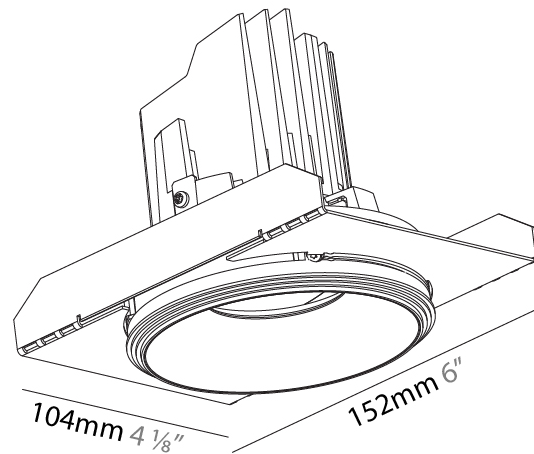

ELECTRICAL

Lamp Type: LED (Zhaga Standard)
Input Wattage (W): 13.2 / 16.5
Total Output Wattage (W): 12.1 / 14.7
Dimming: Tri-Mode (Non-Dimming and Phase Dimming (120Vac only) and 0-10V Dimming)
Driver Included: No
Driver Location: Recessed Housing
Driver Type: Constant Current - Universal
Driver Class: Class 2
Housing: See components
Input Voltage (V): 120 - 277
Constant Current (mA): 350

LED

Number of LEDs: 1
Color Temperature (°K): 2700 / 3000 / 3500 / 4000
Max. Delivered Lumen (lm): 850 / 950 / 1019 / 1040
Nominal Lumen (lm): 960 / 1070 / 1156 / 1180
CRI: >90 CRI
Efficiency (%): 88.5
Lamp Life (hrs): 50000
Upon Request: RGB-W Tunable White Special Color Temperature Special LED

OPTICAL

Reflector: 10
Adjustability: Rotational 355°; Tilt 10°
Upon Request: Special Beam Angles

RATINGS AND CERTIFICATIONS

Zaneen Group Inc. © 2024, T 1800-388-3382, F 416-247-9319, www.zaneen.com
Certified By: Certified for North American Standards
Available for International specifications by adding "INT" at the end of the existing Model #. For assistance on 'custom' specifications, contact zteam@zaneen.com.
IP rating: IP20
If a conflict occurs to supply the best product, we reserve the right to change specifications or materials without notice. The most recent specification sheets are found at zaneen.com

Ø 107mm 4 3/16"